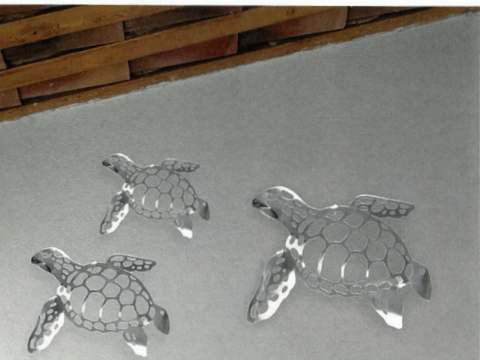

## HIGH POINT MARKET PREVIEW

**SMARTER HOMES,  
BIGGER SALES**

**TOOLS FOR THE  
INTERIOR DESIGNER**

**R. MENDED METALS**

Offered in 3 sizes, these Sea Turtles are hand-crafted in brushed stainless steel. Each turtle is designed with brackets that hold it off the wall, adding dimension. The brackets can be easily tightened, allowing the turtles to withstand windy locations. The turtles are also available in a Patina Steel finish. **SAMS M-3038**

**SURYA**

Made in India, the UL-listed Martel pendant gets its vintage look from polished Mercury glass. It measures 15.5" high x 14" wide x 14" diameter and takes a 60-watt bulb. **SHOW Floor 4**

**PACIFIC COAST**